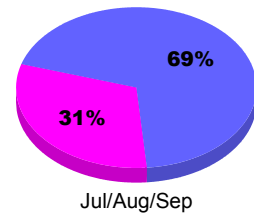

Membership Results
2010-2011

Membership
2009-2010

Month	Net Memb Goal	Actual New Memb	Actual Dropped Memb	Gain/Loss of Memb	Gain/Loss of Memb
Jul/Aug/Sep	30	29	-63	-34	1
Totals	30	29	-63	-34	1

Membership Results 2010-2011

Goal, New, Dropped, Gain/Loss

Comparison of Membership Gain/Loss

Current Year Compared to the Previous Year

Gender Comparison 2010-2011

■ Male ■ Female