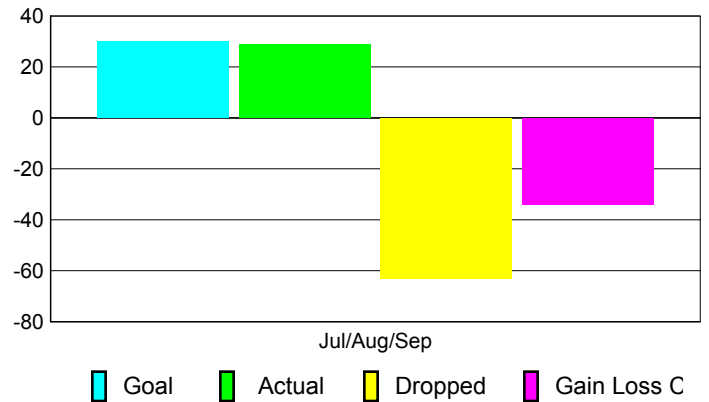

Membership Results 2010-2011

Goal, New, Dropped, Gain/Loss