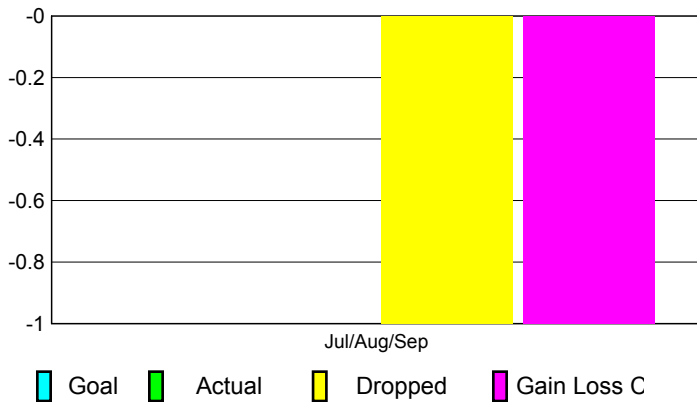

2010-2011 GMT Reports for District (or Undistricted) **District 116 A**

GMT: **HOWARD PATRICK LEE**

Location: **SPAIN**

GMT CA: **4**

CLUBS

Club Results
2010-2011

Clubs
2009-2010

Month	New Club Goal	Actual New Clubs	Actual Dropped Clubs	Gain/Loss of Clubs	Gain/Loss of Clubs
Jul/Aug/Sep	0	0	-1	-1	-1
Totals	0	0	-1	-1	-1

Club Results 2010-2011

Goal, New, Dropped, Gain/Loss

Comparison of Club Gain/Loss

Current Year Compared to the Previous Year

YTD Status Quo Clubs 2010-2011

Status Quo Clubs Compared to Status Quo Members

MEMBERSHIP