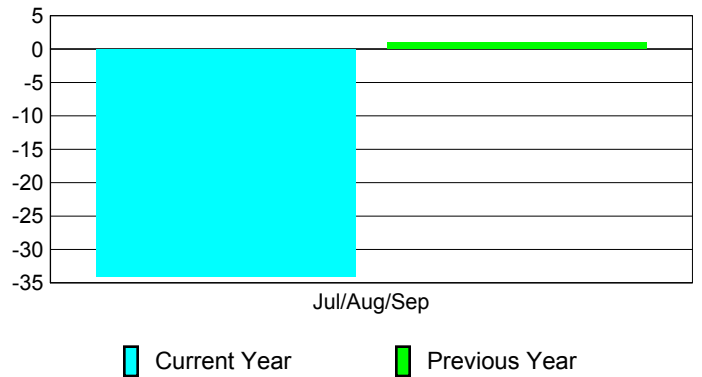

Comparison of Membership Gain/Loss

Current Year Compared to the Previous Year